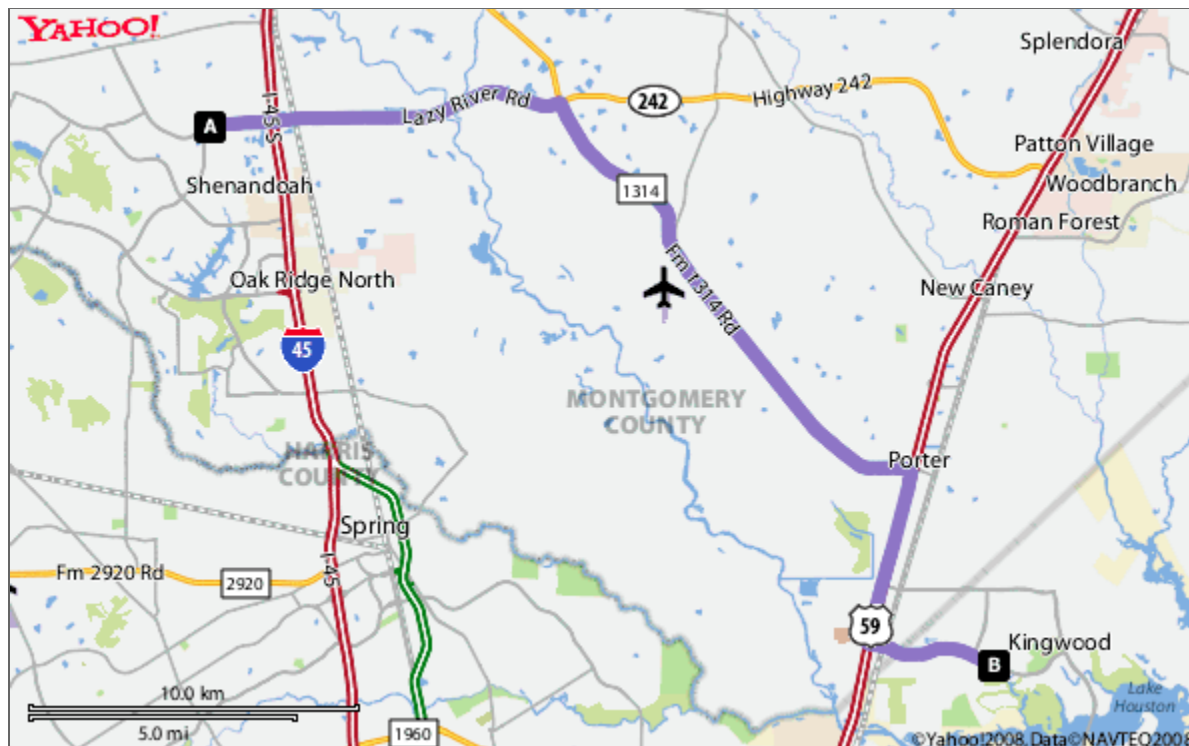

# Directions to 2701 Kingwood Dr, Kingwood, TX 77339-3704

Total Time: 34 mins, Total Distance: 24.98 mi

	Distance
<b>A</b> 1. Start at 3701 COLLEGE PARK DR, CONROE going toward FELLOWSHIP DR	go 1.31 mi
2. Continue on TX-242 E	go 6.02 mi
3. Turn <b>R</b> on FM 1314 RD(FM-1314)	go 11 mi
4. Turn <b>R</b> on US-59	go 0.22 mi
5. Take <b>L</b> ramp onto US-59 S	go 1.56 mi
6. Take the <b>NORTHPARK DR</b> exit onto US-59	go 1.53 mi
7. Continue on <b>EASTEX FWY</b>	go 0.39 mi
8. Turn <b>L</b> on KINGWOOD DR	go 2.84 mi
9. Make a U-Turn at <b>FOREST SHORES DR</b> onto <b>KINGWOOD DR</b>	go 518 ft
<b>B</b> 10. Arrive at 2701 KINGWOOD DR, KINGWOOD, on the <b>R</b>	

Time: 34 mins, Distance: 24.98 mi

When using any driving directions or map, it's a good idea to do a reality check and make sure the road still exists, watch out for construction, and follow all traffic safety precautions. This is only to be used as an aid in planning.