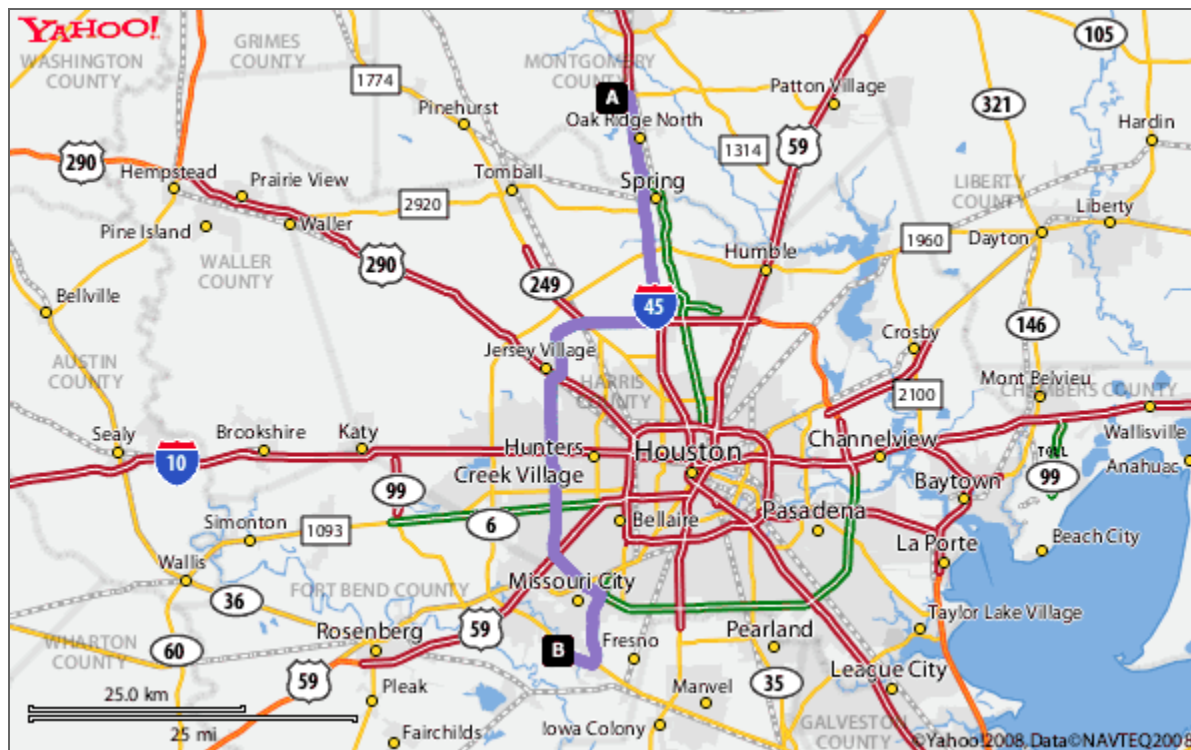

Directions to 7007 Knights Ct, Missouri City, TX 77459-6111

Total Time: 1 hours 3 mins, Total Distance: 61.77 mi

	Distance
A 1. Start at 3701 COLLEGE PARK DR, CONROE going toward FELLOWSHIP DR	go 1.22 mi
2. Turn R on I-45 S	go 0.53 mi
3. Take L ramp onto I-45 S	go 17.46 mi
4. Take exit #60B/BELTWAY 8 EAST/BUSH INTERCONT' AIRPORT/SAM HOUSTON TOLLWAY WEST onto SAM HOUSTON TOLLWAY W toward SAM HOUSTON TOLLWAY WEST (Toll applies)	go 32.94 mi
5. Take the NORTH FORT BEND TOLL ROAD/SOUTH FORT BEND PARKWAY TOLL ROAD exit onto BELTWAY 8 (Toll applies)	go 0.4 mi
6. Turn R on HILLCROFT AVE toward FORT BEND PARKWAY TOLL ROAD SOUTH	go 0.27 mi
7. Take L ramp onto FORT BEND PARKWAY TOLL RD toward FORT BEND PARKWAY TOLL ROAD (Toll applies)	go 5.74 mi
8. Exit onto HIGHWAY SIX(TX-6)	go 3.08 mi
9. Turn L on KNIGHTS CT	go 0.14 mi
B 10. Arrive at 7007 KNIGHTS CT, MISSOURI CITY, on the L	

Time: 1 hours 3 mins, Distance: 61.77 mi

When using any driving directions or map, it's a good idea to do a reality check and make sure the road still exists, watch out for construction, and follow all traffic safety precautions. This is only to be used as an aid in planning.